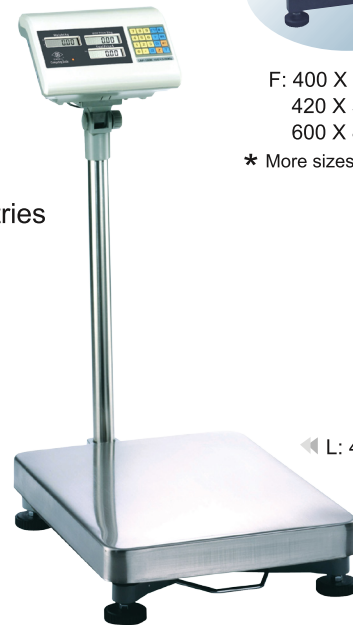

AP3

Price Computing Bench Scale

AP3

Price Computing Bench Scale

Feature:

- High speed 24bits AD; Display reading speed faster
- Faster weighing stability
- Faster zero return
- Zero key and Tare key react faster
- Digital calibration
- LCD display with LED backlight
- LCD display full tare (Weight-6 digits, Unit Price-6 digits, Total Price-6 digits)
- Low power and charging status indication
- Built-in rechargeable battery
- Other available models: AP3-6PS: 6 direct PLU + 80 indirect PLU

Approval Model:

- 1/3 000 display resolution (Multi-range available)
- Kilogram (Kg) and 100g or pound (lb) weighing modes
- Selectable different digits of decimal point (depends on request)
- 24 pre-set currencies for the scale used in different European countries

S: 300 X 400mm

D: 420 X 520mm

F: 400 X 500mm
420 X 520mm
600 X 800mm

* More sizes are available.

L: 460 X 600mm

Option:

- Second display
- RS232 or serial printer output

Specifications:

Model	Capacity	Division	Resolution
SAP3-30	30 kg (60 lb)	10g (0.02 lb)	1/3,000
SAP3 / DAP3 / LAP3 / FAP -60	60 kg (120 lb)	20g (0.05 lb)	1/3,000
SAP3 / DAP3 / LAP3 / FAP -120	120 kg (240 lb)	50g (0.1 lb)	1/3,000
SAP3 / DAP3 / LAP3 / FAP -150	150 kg (300 lb)	50g (0.1 lb)	1/3,000
DAP3 / LAP3 / FAP -300	300 kg (600 lb)	100g (0.2 lb)	1/3,000
LAP3 -60/ FAP -600	600 kg (1200 lb)	200g (0.5 lb)	1/3,000